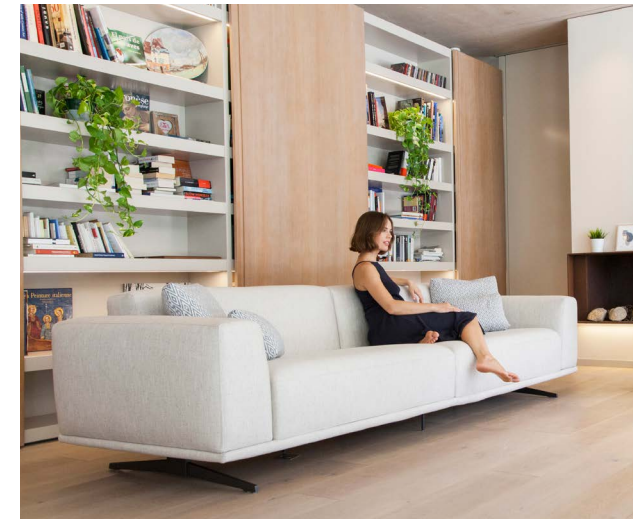

Klee

KLEE&KLEVER, el nuevo programa modular contemporáneo de Fama Sofas.

Klee&Klever es un programa modular de líneas sencillas en el que quizás el elemento más importante es la plataforma sobre la que podemos componer multitud de elementos, ofreciendo una capacidad infinita de combinaciones. Es fundamental el ingenioso sistema constructivo que hemos ideado para que las piezas se puedan mover fácilmente sin necesidad de ningún tipo de herramientas.

La diferencia entre Klee y Klever la encontramos únicamente en la profundidad del asiento: Klee tiene 105 cm de profundidad y 42 cm de altura, lo que aporta unas medidas generosas que permiten sentadas más horizontales o relajadas, mientras Klever tiene 83 cm de profundidad y una altura de asiento de 46 cm, lo que genera un tipo de sentada mucho más vertical y por supuesto unas medidas ideales para estancias de pequeño tamaño.

KLEE&KLEVER, the new contemporary corner sofas.

Klee&Klever is a new programme of modular sofas with simple lines in which the most important feature is the base; a platform where we can place several elements offering a wide range of combinations. We have designed a clever system to easily move the different pieces without having to use any tools.

The only difference between Klee and Klever is the seat depth: Klee is 105cm deep and 42cm high and these measures favour a more relaxed and leaning back sitting position. On the other hand, Klever is 83cm deep and 46cm high, what favours a more upright way of sitting. Moreover, it is more a compact sofa with the ideal measures for small apartments.