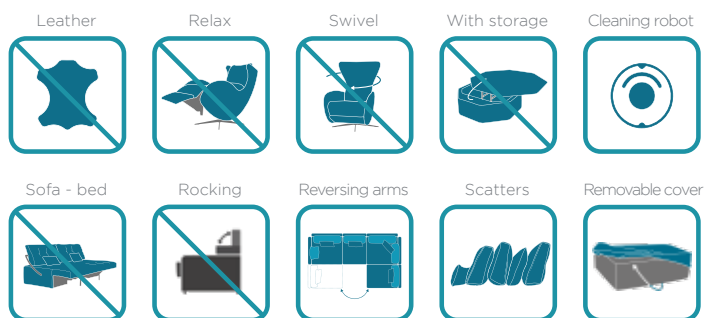

Measures

Width	- cm
Height	92 cm
Depth	100 cm
Seat height	43 cm
Arm height	82 cm
Back height	45 cm
Seat bottom	66 cm

Technical information

Frame	Frame of pine wood and MDF
Seat suspension	Docks (Premium) N.E.A (Basic)
Back suspension	Inclination regulator
Seat foam	Polyurethane 35Kg + 24Kg
Seat firmness	Softsilk
Back cushions	Down Silk
Loose cushions	Down Silk
Legs options	-
Colours	-
Removable cover	Complete*
Guarantee	Frame and seat suspension: lifetime warranty Rest of pieces: 3 years* *6-month guaranty extension by activating it on the web

[Would you like to know more?](#)

Packaging

Packaging made up of shrink wrap and edge protectors.

The packaging comes along with the design. We always optimize it, so that it takes up as little space as possible and it is easy to carry it, avoiding the use of unnecessary packing material.

Options

Sustainability

Our design is responsible as we minimize the impact of industrial activity, optimizing the entire field of design and production.

Every Fama products are PFCs Free.

At Fama Sofas, we recycle 99,9% of residue and waste, following the environmental policy of our company.