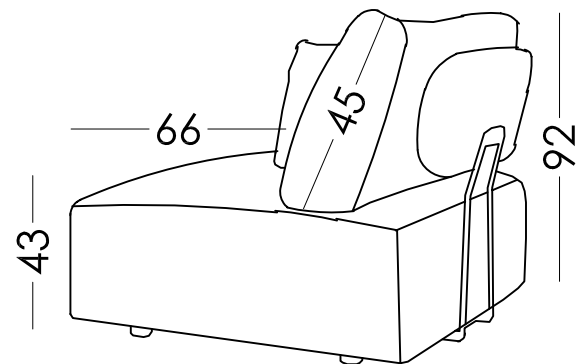

Measures

Width	- cm
Height	92 cm
Depth	100 cm
Seat height	43 cm
Arm height	82 cm
Back height	45 cm
Seat bottom	66 cm

Technical information

Frame	Frame of pine wood and MDF
Seat suspension	Docks (Premium) N.E.A (Basic)
Back suspension	Inclination regulator
Seat foam	Polyurethane 35Kg + 24Kg
Seat firmness	Softsilk
Back cushions	Down Silk
Loose cushions	Down Silk
Legs options	-
Colours	-
Removable cover	Complete*
Guarantee	Frame and seat suspension: lifetime warranty Rest of pieces: 3 years* *6-month guaranty extension by activating it on the web

[Would you like to know more?](#)

Packaging

Packaging made up of shrink wrap and edge protectors.

The packaging comes along with the design. We always optimize it, so that it takes up as little space as possible and it is easy to carry it, avoiding the use of unnecessary packing material.